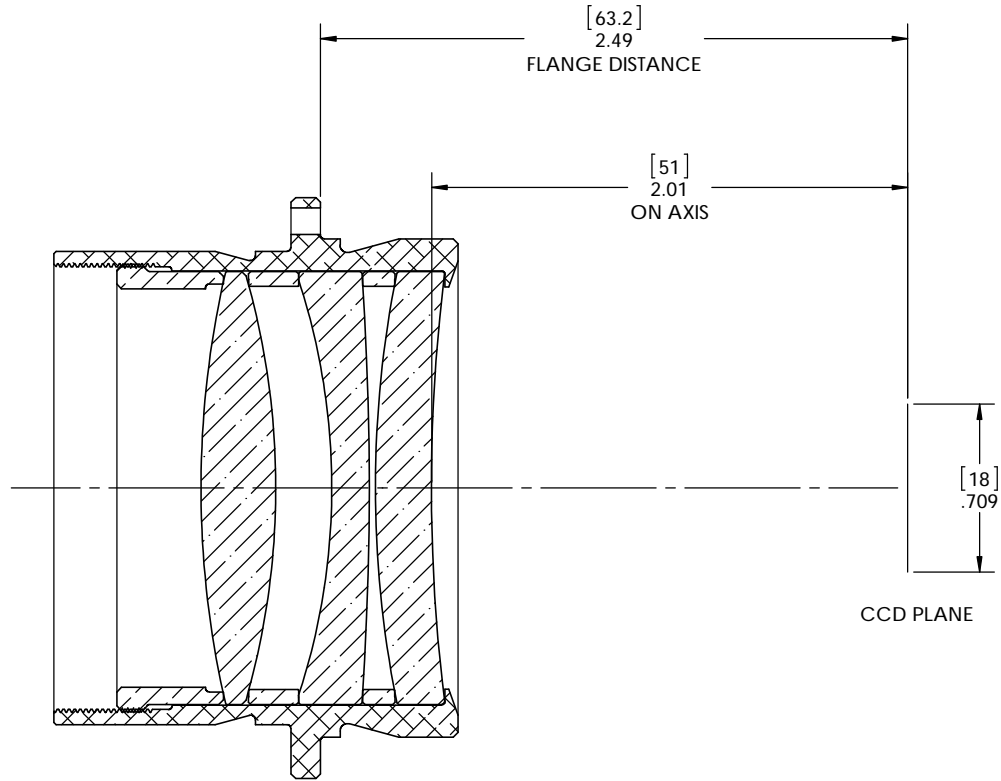

STK NO 17406
NEXTGEN WIDEFIELD 0.50X

UNLESS OTHERWISE SPECIFIED: DIMENSIONS ARE IN INCHES TWO PLACE DECIMAL ±.007 THREE PLACE DECIMAL ±.003	DRAWN	NAME	DATE	Optec Inc. TITLE: NGW 0.5X ASSEMBLY
	CHECKED	LD	3/21/13	
	ENG APPR.			
	MFG APPR.			
MATERIAL	N/A	CONTRACT		SIZE
FINISH	N/A	NGW 0.5X		DWG. NO.
DO NOT SCALE DRAWING				B
				SCALE: 2:1
				WEIGHT:
				SHEET 1 OF 1