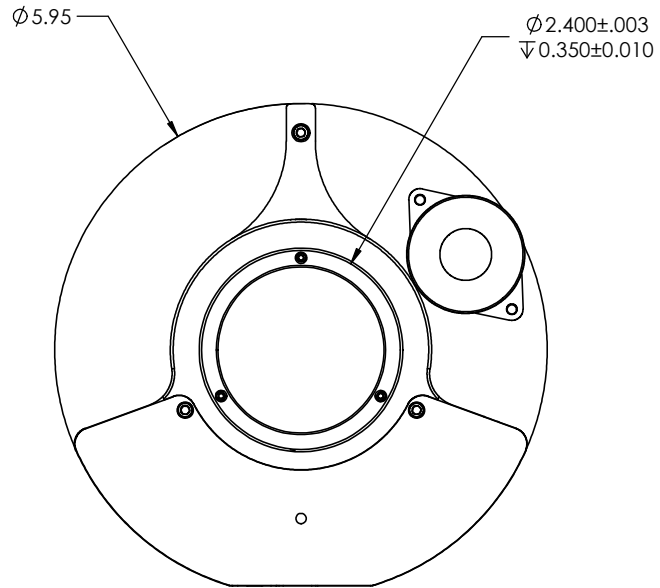

STOCK NO. 19645

ETHERNET 12VDC SERIAL

WEIGHT: 11b 12oz

UNLESS OTHERWISE SPECIFIED: DIMENSIONS ARE IN INCHES TWO PLACE DECIMAL ± 0.07 THREE PLACE DECIMAL ± 0.003	DRAWN	NAME	DATE	Optec Inc. TITLE: PYXIS 2 GEN 3
	CHECKED	LD	10/5/17	
	ENG APPR.			
	MFG APPR.			
	Q.A.			
MATERIAL	CONTRACT			SIZE DWG. NO. B
FINISH	PYXIS 2 GEN 3			
DO NOT SCALE DRAWING				
		SCALE: 2:3	WEIGHT:	SHEET 1 OF 1