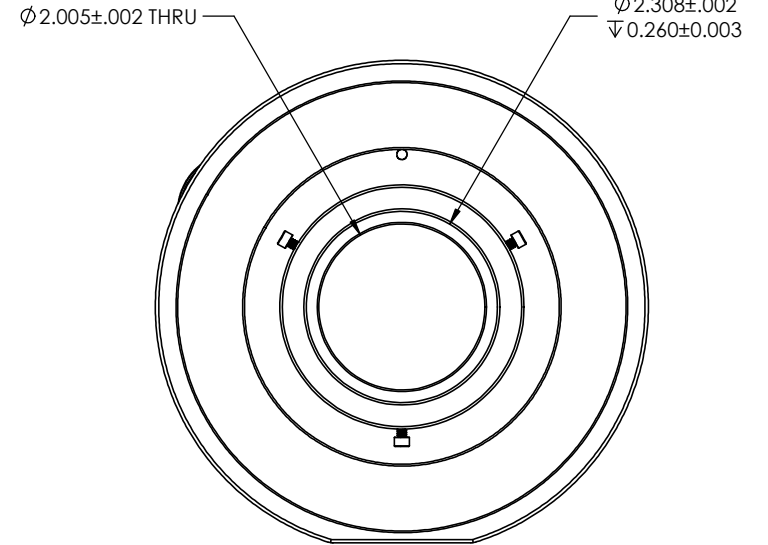

STOCK NO. 19645

ETHERNET 12VDC SERIAL

WEIGHT: 11b 12oz

UNLESS OTHERWISE SPECIFIED: DIMENSIONS ARE IN INCHES TWO PLACE DECIMAL ± 0.07 THREE PLACE DECIMAL ± 0.003	DRAWN	NAME	DATE	Optec Inc. TITLE: PYXIS 2 GEN 3
	CHECKED	LD	10/5/17	
	ENG APPR.			
	MFG APPR.			
	Q.A.			
MATERIAL	CONTRACT			SIZE DWG. NO. B
FINISH	PYXIS 2 GEN 3			
DO NOT SCALE DRAWING				
		SCALE: 2:3	WEIGHT:	SHEET 1 OF 1