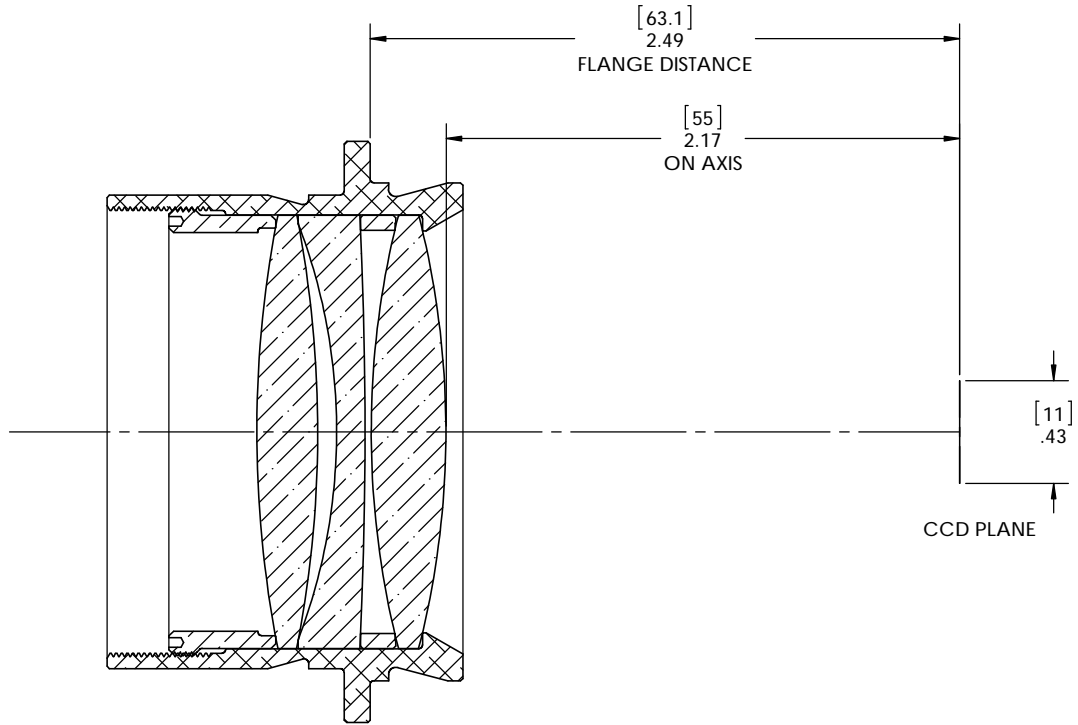

STK NO 17403
NEXTGEN MAXFIELD 0.33X

UNLESS OTHERWISE SPECIFIED: DIMENSIONS ARE IN INCHES TWO PLACE DECIMAL ±.007 THREE PLACE DECIMAL ±.003	DRAWN	NAME	DATE	Optec Inc.
	CHECKED	LD	2/5/12	
	ENG APPR.			
	MFG APPR.			
MATERIAL	N/A	CONTRACT		TITLE:
FINISH	N/A	NGM		NGM ASSEMBLY
DO NOT SCALE DRAWING				SIZE DWG. NO.
				B 17-26000
				SCALE: 2:1 WEIGHT: SHEET 1 OF 1