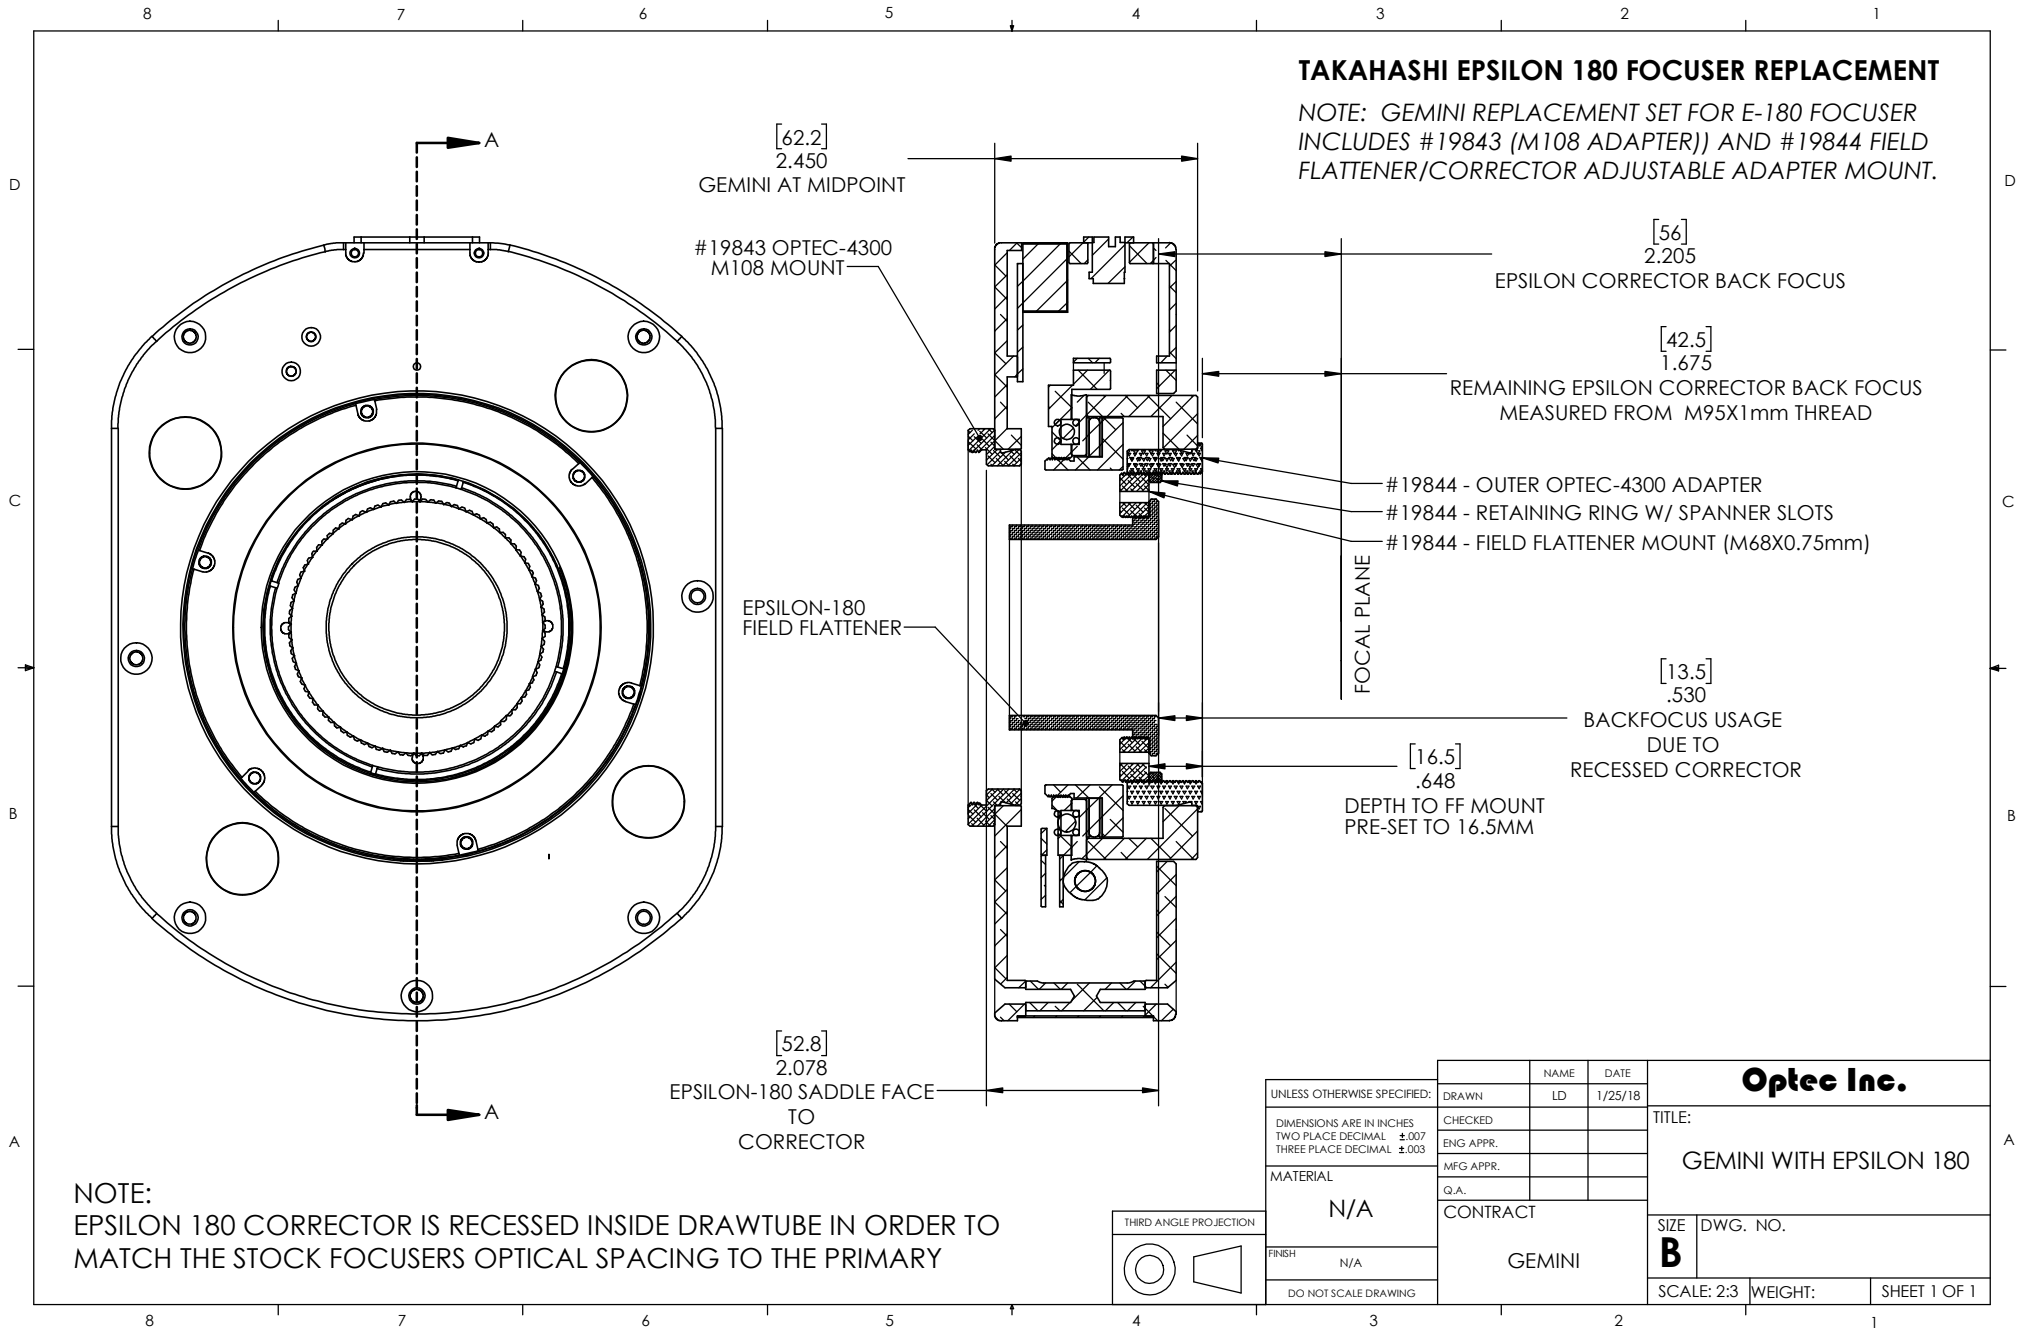

TAKAHASHI EPSILON 180 FOCUSER REPLACEMENT

NOTE: GEMINI REPLACEMENT SET FOR E-180 FOCUSER INCLUDES #19843 (M108 ADAPTER)) AND #19844 FIELD FLATTENER/CORRECTOR ADJUSTABLE ADAPTER MOUNT.

NOTE: EPSILON 180 CORRECTOR IS RECESSED INSIDE DRAWTUBE IN ORDER TO MATCH THE STOCK FOCUSERS OPTICAL SPACING TO THE PRIMARY

UNLESS OTHERWISE SPECIFIED: DIMENSIONS ARE IN INCHES TWO PLACE DECIMAL ±.007 THREE PLACE DECIMAL ±.003	DRAWN	NAME	DATE	Optec Inc.
	CHECKED	LD	1/25/18	
	ENG APPR.			
	MFG APPR.			
	Q.A.			
MATERIAL	CONTRACT			TITLE: GEMINI WITH EPSILON 180
N/A	GEMINI			
FINISH	GEMINI			SIZE B
DO NOT SCALE DRAWING				DWG. NO.
				SCALE: 2:3
				WEIGHT:
				SHEET 1 OF 1