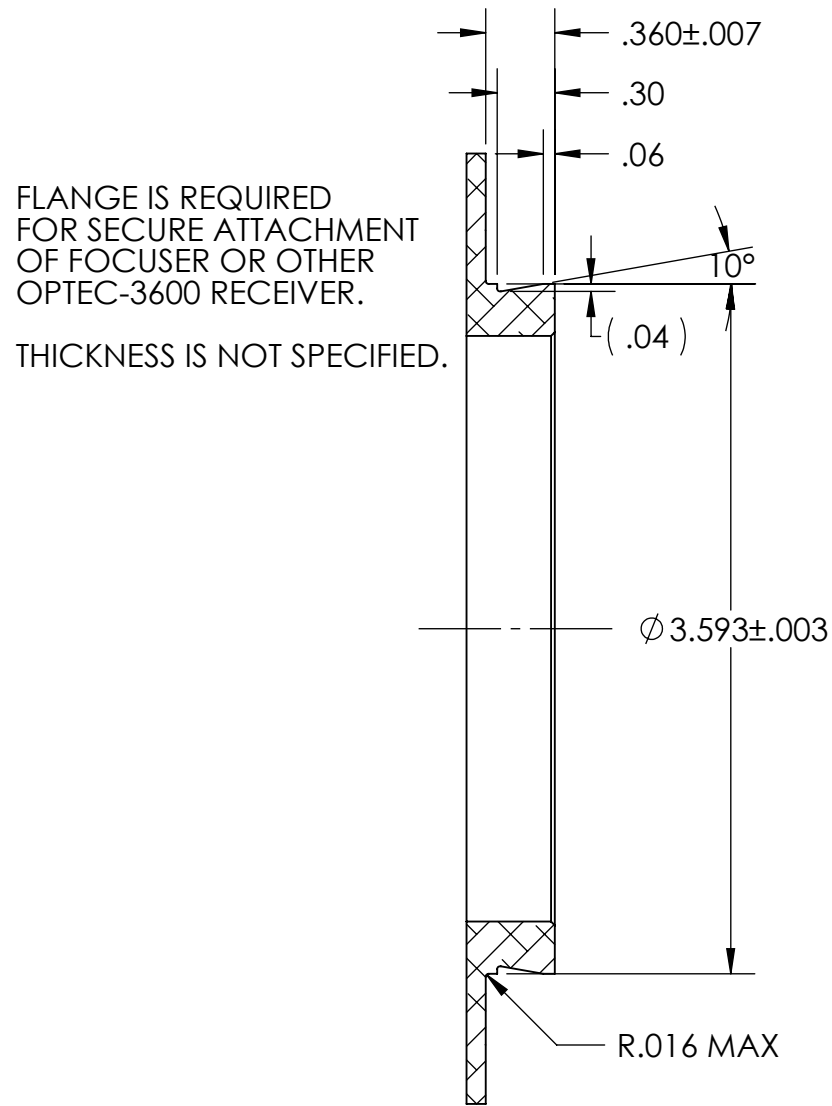

**NOTE: DOVETAIL HEIGHT SHOULD NOT EXCEED 0.360".
TALLER DOVETAILED WILL INHIBIT THE HOME SWITCH
FOR TCF-LEO AND HERCULES FOCUSING ROTATOR**

FLANGE IS REQUIRED FOR SECURE ATTACHMENT OF FOCUSER OR OTHER OPTEC-3600 RECEIVER.
THICKNESS IS NOT SPECIFIED.

SECTION A-A

REVISIONS			
REV.	DESCRIPTION	DATE	APPROVED
A	INITIAL RELEASE	10/25/2010	LD

UNLESS OTHERWISE SPECIFIED: DIMENSIONS ARE IN INCHES TWO PLACE DECIMAL ±.007 THREE PLACE DECIMAL ±.003	DRAWN	NAME	DATE	Optec Inc.
	CHECKED	LD	10/25/10	
	ENG APPR.			
	MFG APPR.			
MATERIAL	CONTRACT			TITLE: OPTEC 3600 DOVETAIL
N/A	DOVETAIL DOCUMENTATION			
FINISH	DO NOT SCALE DRAWING			SIZE B DWG. NO. OPTEC_3600_DOVETAIL
				SCALE: 1:1 WEIGHT: SHEET 1 OF 1