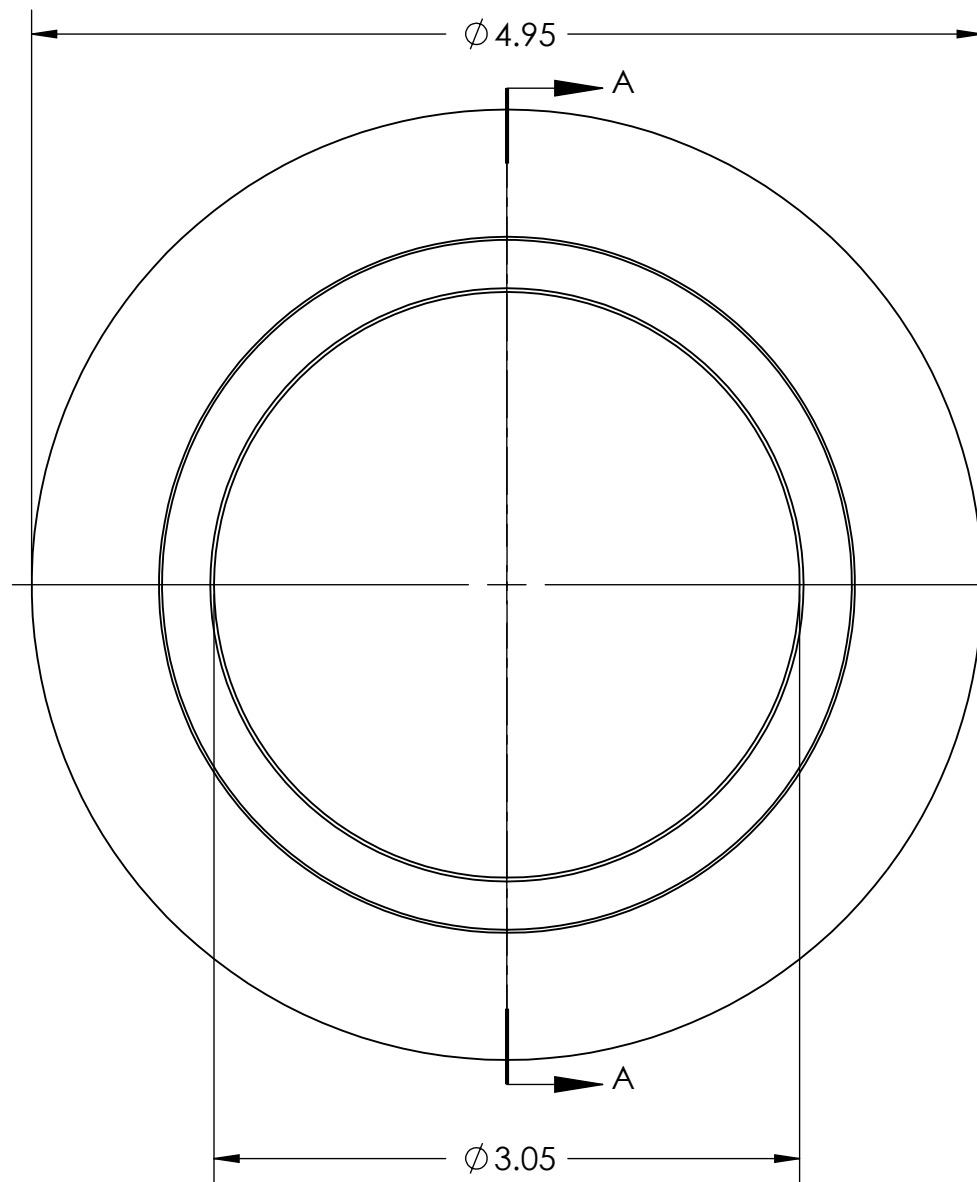

**NOTE: DOVETAIL HEIGHT SHOULD NOT EXCEED 0.360".
TALLER DOVETAILED WILL INHIBIT THE HOME SWITCH
FOR TCF-LEO AND HERCULES FOCUSING ROTATOR**

FLANGE IS REQUIRED FOR SECURE ATTACHMENT OF FOCUSER OR OTHER OPTEC-3600 RECEIVER.
THICKNESS IS NOT SPECIFIED.

SECTION A-A

REVISIONS			
REV.	DESCRIPTION	DATE	APPROVED
A	INITIAL RELEASE	10/25/2010	LD

UNLESS OTHERWISE SPECIFIED: DIMENSIONS ARE IN INCHES TWO PLACE DECIMAL ±.007 THREE PLACE DECIMAL ±.003	DRAWN	NAME	DATE	Optec Inc.
	CHECKED	LD	10/25/10	
	ENG APPR.			
	MFG APPR.			
MATERIAL	CONTRACT			TITLE: OPTEC 3600 DOVETAIL
N/A	DOVETAIL DOCUMENTATION			
FINISH	DO NOT SCALE DRAWING			SIZE B DWG. NO. OPTEC_3600_DOVETAIL
				SCALE: 1:1 WEIGHT: SHEET 1 OF 1